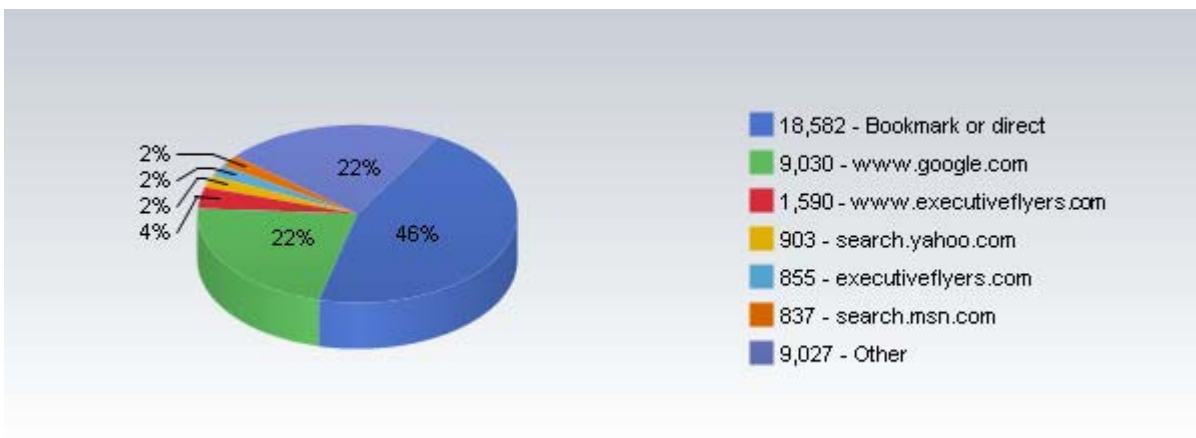

Referring Sites for Year 2005

Domain	Visitors	Percent
Bookmark or direct	18,582	45.52%
www.google.com	9,030	22.12%
www.executiveflyers.com	1,590	3.89%
search.yahoo.com	903	2.21%
executiveflyers.com	855	2.09%
search.msn.com	837	2.05%
www.google.co.uk	655	1.60%
www.justflightschools.com	653	1.60%
www.beapilot.com	484	1.19%
www.google.ca	394	0.97%
Other	6,841	16.76%
Total 574:	40,824	100.00%

10 of 574 displayed.