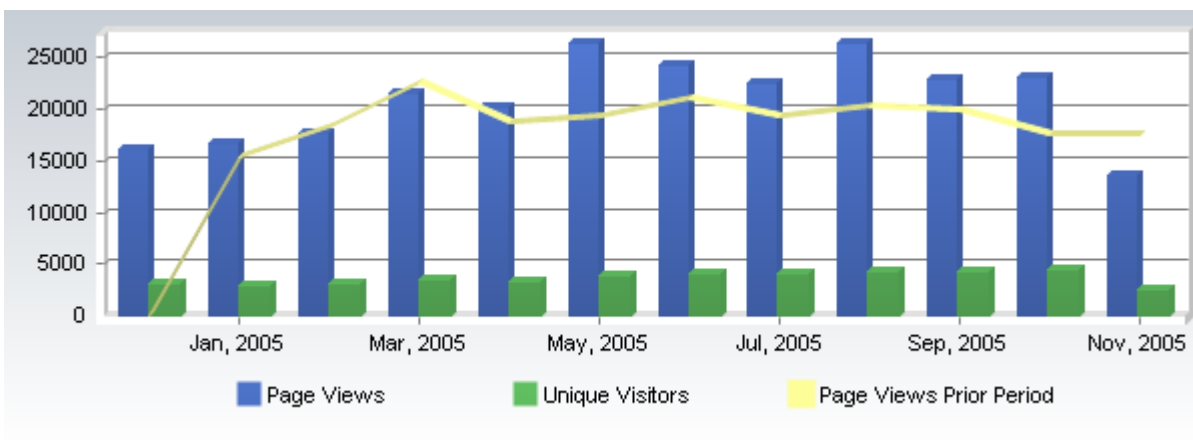

Sample Website Activity Report

www.executiveflyers.com

Traffic History for December, 2004 to November, 2005

Month	Page Views	Percent	Unique Visitors	Percent	Monthly Uniques	New Visitors
December, 2004	16,184	6.44%	3,051	6.95%	2,317	2,140
January, 2005	16,681	6.64%	2,996	6.83%	2,256	2,074
February, 2005	17,634	7.02%	3,133	7.14%	2,358	2,180
March, 2005	21,503	8.56%	3,590	8.18%	2,677	2,489
April, 2005	20,123	8.01%	3,325	7.58%	2,453	2,246
May, 2005	26,427	10.52%	3,909	8.91%	2,878	2,655
June, 2005	24,274	9.66%	4,114	9.38%	3,227	2,982
July, 2005	22,477	8.95%	4,144	9.44%	3,192	2,962
August, 2005	26,385	10.50%	4,365	9.95%	3,425	3,221
September, 2005	22,883	9.11%	4,240	9.66%	3,231	3,008
October, 2005	23,066	9.18%	4,518	10.30%	3,536	3,312
November, 2005	13,633	5.43%	2,493	5.68%	2,039	1,830
Total 12:	251,270	100.00%	43,878	100.00%	33,589	31,099

Top Pages for Year 2005

Page Name	Page Views	Percent
Default Page	59,985	25.52%
html/online_scheduling.html	11,611	4.94%
html/our_fleet.html	10,673	4.54%
html/rate_sheet.html	6,868	2.92%
html/rates.html	6,829	2.91%
html/learn_to_fly_.html	5,625	2.39%
html/training_and_rental_fleet.html	4,003	1.70%
html/cessna_c172sp.html	3,986	1.70%
html/picture_gallery_.html	3,781	1.61%
html/piper_warrior_pa28-161.html	3,735	1.59%
Other	117,935	50.18%
Total 355:	235,031	100.00%

10 of 574 displayed.

Search Terms for Year 2005

Search Term	Referrals	Percent
executive flyers	1,405	7.15%
executive flyers aviation	670	3.41%
pipper warrior	592	3.01%
c182	372	1.89%
c152	318	1.62%
pa28-161	299	1.52%
super decathlon	291	1.48%
c172	290	1.48%
beechcraft duchess	273	1.39%
cessna c172	242	1.23%
Other	14,887	75.80%
Total 4861:	19,639	100.00%