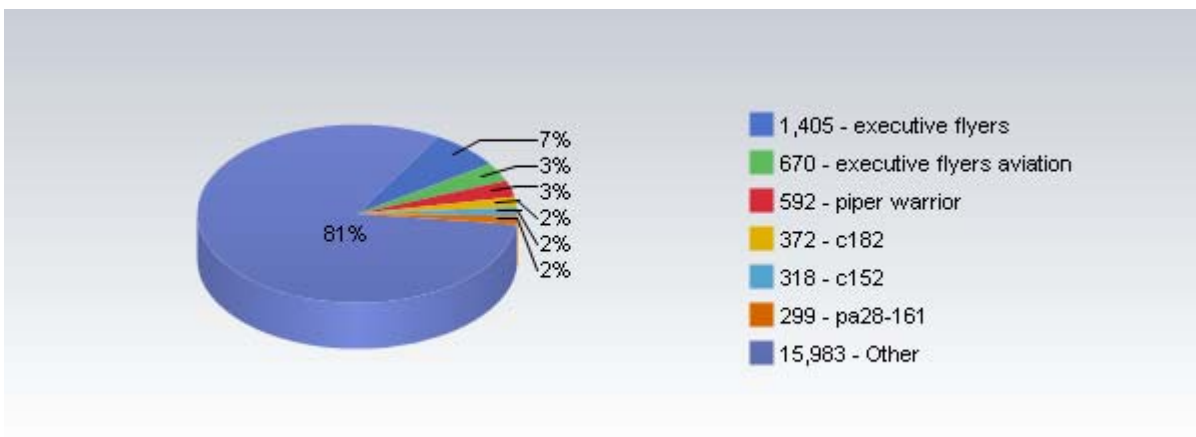

Sample Website Activity Report

www.executiveflyers.com

Traffic History for December, 2004 to November, 2005

Month	Page Views	Percent	Unique Visitors	Percent	Monthly Uniques	New Visitors
December, 2004	16,184	6.44%	3,051	6.95%	2,317	2,140
January, 2005	16,681	6.64%	2,996	6.83%	2,256	2,074
February, 2005	17,634	7.02%	3,133	7.14%	2,358	2,180
March, 2005	21,503	8.56%	3,590	8.18%	2,677	2,489
April, 2005	20,123	8.01%	3,325	7.58%	2,453	2,246
May, 2005	26,427	10.52%	3,909	8.91%	2,878	2,655
June, 2005	24,274	9.66%	4,114	9.38%	3,227	2,982
July, 2005	22,477	8.95%	4,144	9.44%	3,192	2,962
August, 2005	26,385	10.50%	4,365	9.95%	3,425	3,221
September, 2005	22,883	9.11%	4,240	9.66%	3,231	3,008
October, 2005	23,066	9.18%	4,518	10.30%	3,536	3,312
November, 2005	13,633	5.43%	2,493	5.68%	2,039	1,830
Total 12:	251,270	100.00%	43,878	100.00%	33,589	31,099

Top Pages for Year 2005

Page Name	Page Views	Percent
Default Page	59,985	25.52%
html/online_scheduling.html	11,611	4.94%
html/our_fleet.html	10,673	4.54%
html/rate_sheet.html	6,868	2.92%
html/rates.html	6,829	2.91%
html/learn_to_fly_.html	5,625	2.39%
html/training_and_rental_fleet.html	4,003	1.70%
html/cessna_c172sp.html	3,986	1.70%
html/picture_gallery_.html	3,781	1.61%
html/piper_warrior_pa28-161.html	3,735	1.59%
Other	117,935	50.18%
Total 355:	235,031	100.00%

10 of 574 displayed.

Search Terms for Year 2005

Search Term	Referrals	Percent
executive flyers	1,405	7.15%
executive flyers aviation	670	3.41%
pipper warrior	592	3.01%
c182	372	1.89%
c152	318	1.62%
pa28-161	299	1.52%
super decathlon	291	1.48%
c172	290	1.48%
beechcraft duchess	273	1.39%
cessna c172	242	1.23%
Other	14,887	75.80%
Total 4861:	19,639	100.00%