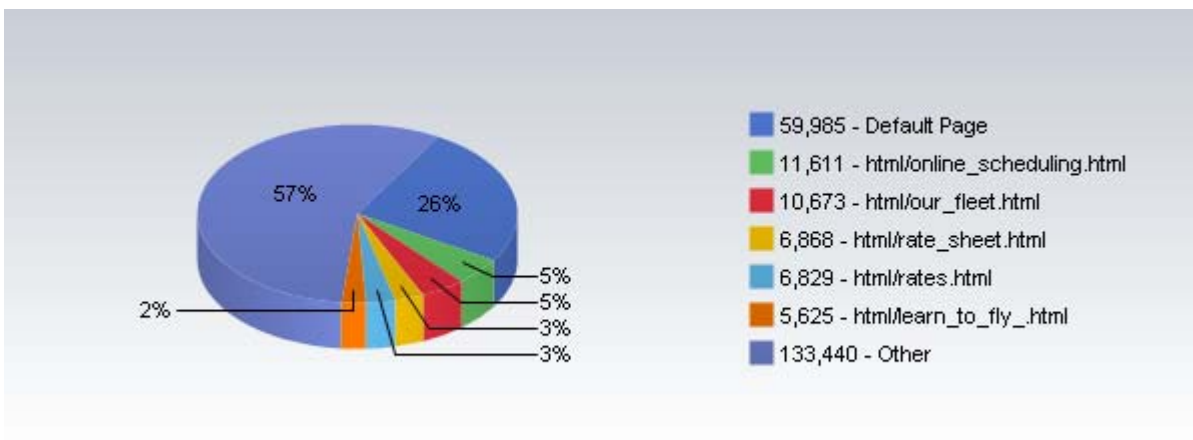

Sample Website Activity Report

www.executiveflyers.com

Traffic History for December, 2004 to November, 2005

Month	Page Views	Percent	Unique Visitors	Percent	Monthly Uniques	New Visitors
December, 2004	16,184	6.44%	3,051	6.95%	2,317	2,140
January, 2005	16,681	6.64%	2,996	6.83%	2,256	2,074
February, 2005	17,634	7.02%	3,133	7.14%	2,358	2,180
March, 2005	21,503	8.56%	3,590	8.18%	2,677	2,489
April, 2005	20,123	8.01%	3,325	7.58%	2,453	2,246
May, 2005	26,427	10.52%	3,909	8.91%	2,878	2,655
June, 2005	24,274	9.66%	4,114	9.38%	3,227	2,982
July, 2005	22,477	8.95%	4,144	9.44%	3,192	2,962
August, 2005	26,385	10.50%	4,365	9.95%	3,425	3,221
September, 2005	22,883	9.11%	4,240	9.66%	3,231	3,008
October, 2005	23,066	9.18%	4,518	10.30%	3,536	3,312
November, 2005	13,633	5.43%	2,493	5.68%	2,039	1,830
Total 12:	251,270	100.00%	43,878	100.00%	33,589	31,099

Top Pages for Year 2005

Page Name	Page Views	Percent
Default Page	59,985	25.52%
html/online_scheduling.html	11,611	4.94%
html/our_fleet.html	10,673	4.54%
html/rate_sheet.html	6,868	2.92%
html/rates.html	6,829	2.91%
html/learn_to_fly_.html	5,625	2.39%
html/training_and_rental_fleet.html	4,003	1.70%
html/cessna_c172sp.html	3,986	1.70%
html/picture_gallery_.html	3,781	1.61%
html/piper_warrior_pa28-161.html	3,735	1.59%
Other	117,935	50.18%
Total 355:	235,031	100.00%